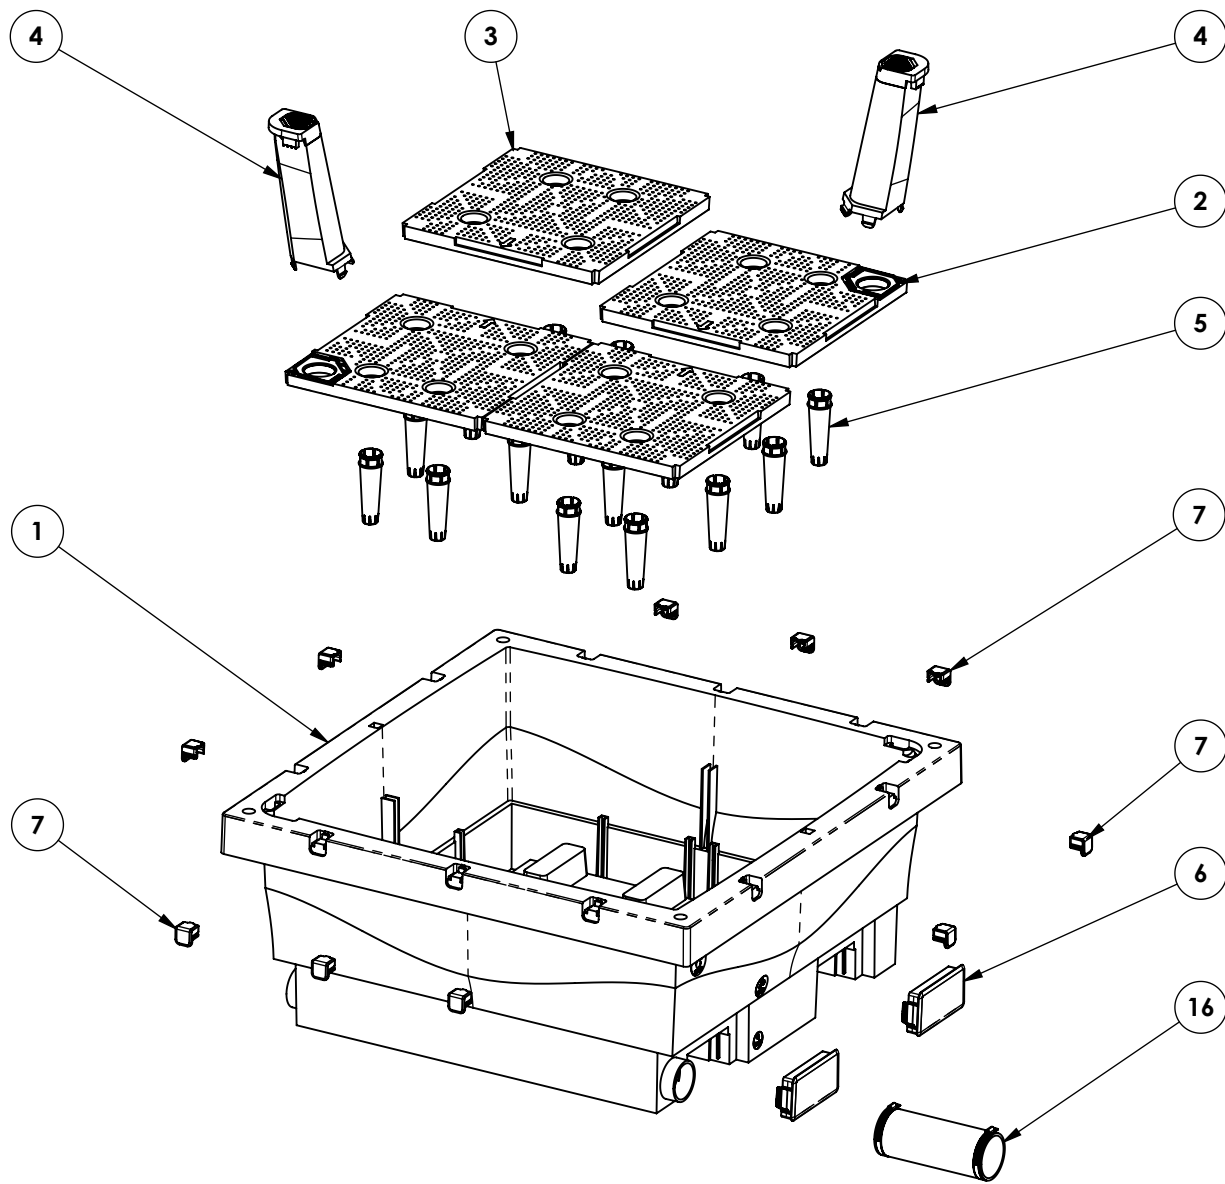

Parts List - Standalone

ITEM NO.	DESCRIPTION	QTY.
1	FOODCUBE TUB	1
2	BASE TRAY (AIR CONE CONNECTION)	2
3	BASE TRAY-STANDARD	2
4	AIR CONE	2
5	WICKING CONE	16
6	RODENT BLANKING PLATE	2
7	BLANKING PLATE	10
8	LEVEL SETTER OUTLET	2
9	LEVEL SETTER SEAL	2
10	CIRCLIP	2
11	BACKNUT	2
12	LEVEL SETTER	2
13	LEVEL SETTER EXTENDER	2
14	MOSQUITO CAP	2

Parts List - Additional

ITEM NO.	DESCRIPTION	QTY.
1	FOODCUBE TUB	1
2	BASE TRAY (AIR CONE CONNECTION)	2
3	BASE TRAY-STANDARD	2
4	AIR CONE	2
5	WICKING CONE	16
6	RODENT BLANKING PLATE	2
7	BLANKING PLATE	10
16	CONNECTING TUBE	1